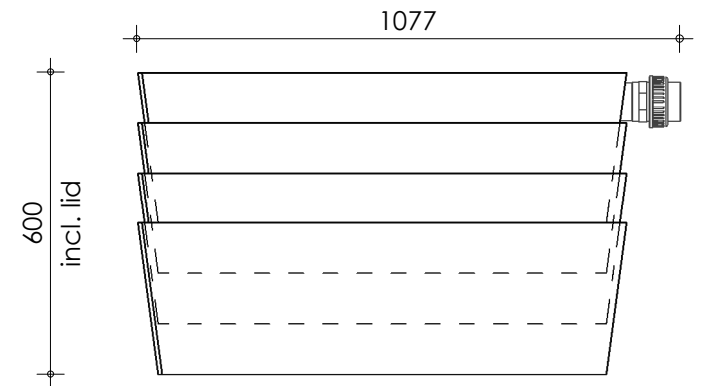

Left-side view

Front view

Right-side view

Rear view

Top view

Transport

**description:**  
TF-100 - Trickle filter 3xØ110

**scale :**  
1 : 15