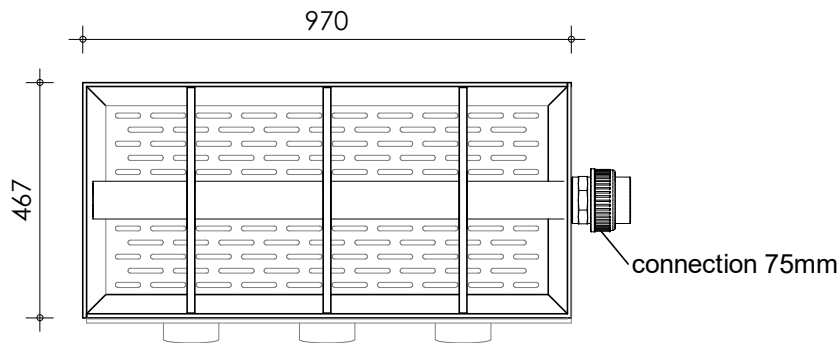

Left-side view

Front view

Right-side view

Rear view

Top view

Transport

**description:**  
TF-100 - Trickle filter 3xØ110

**scale :**  
1 : 15