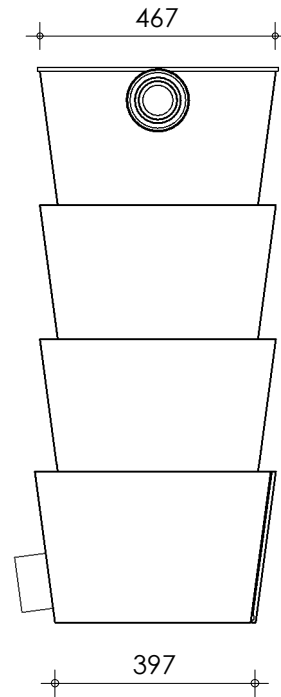

Left-side view

Front view

Right-side view

Rear view

Top view

Transport

**description:**  
TF-100 - Trickle filter 3xØ110

**scale :**  
1 : 15