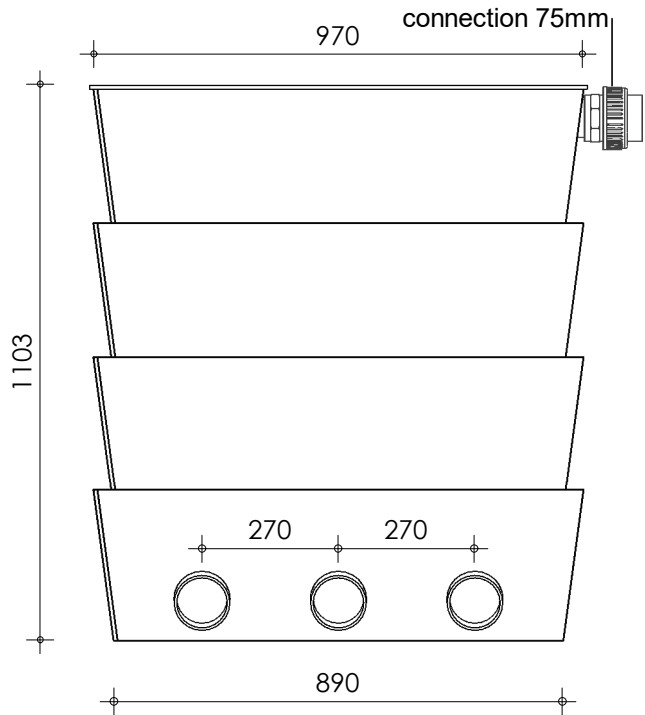

Left-side view

Front view

Right-side view

Rear view

Top view

Transport

**description:**  
TF-100 - Trickle filter 3xØ110

**scale :**  
1 : 15